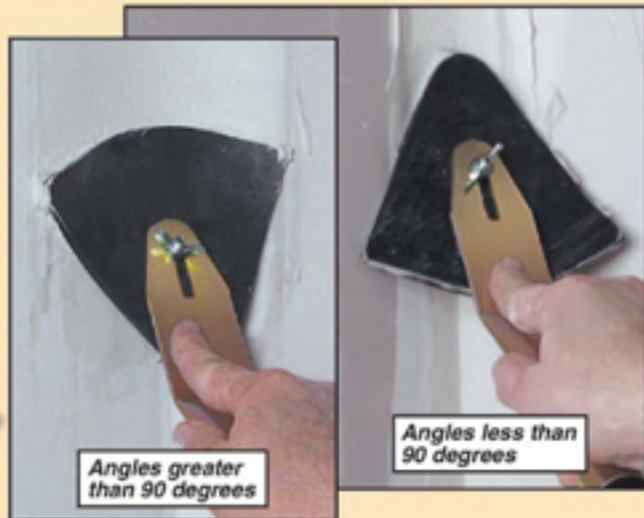

- Flexible rubber blade.
- Works with angles over 90 degrees...and less than 90 degrees.
- Wing nut for quick angle adjustment.

No. DW453

Just loosen nut and rotate

for inside 90 or...over 90 degree angles

Angles greater than 90 degrees

Angles less than 90 degrees

Flexes for just the right angle!

ADJUSTABLE Round It Tool

- Flexible rubber blade.
- Easy thumb control for just the right curve.
- Produces smooth professional outside angles and round corners.