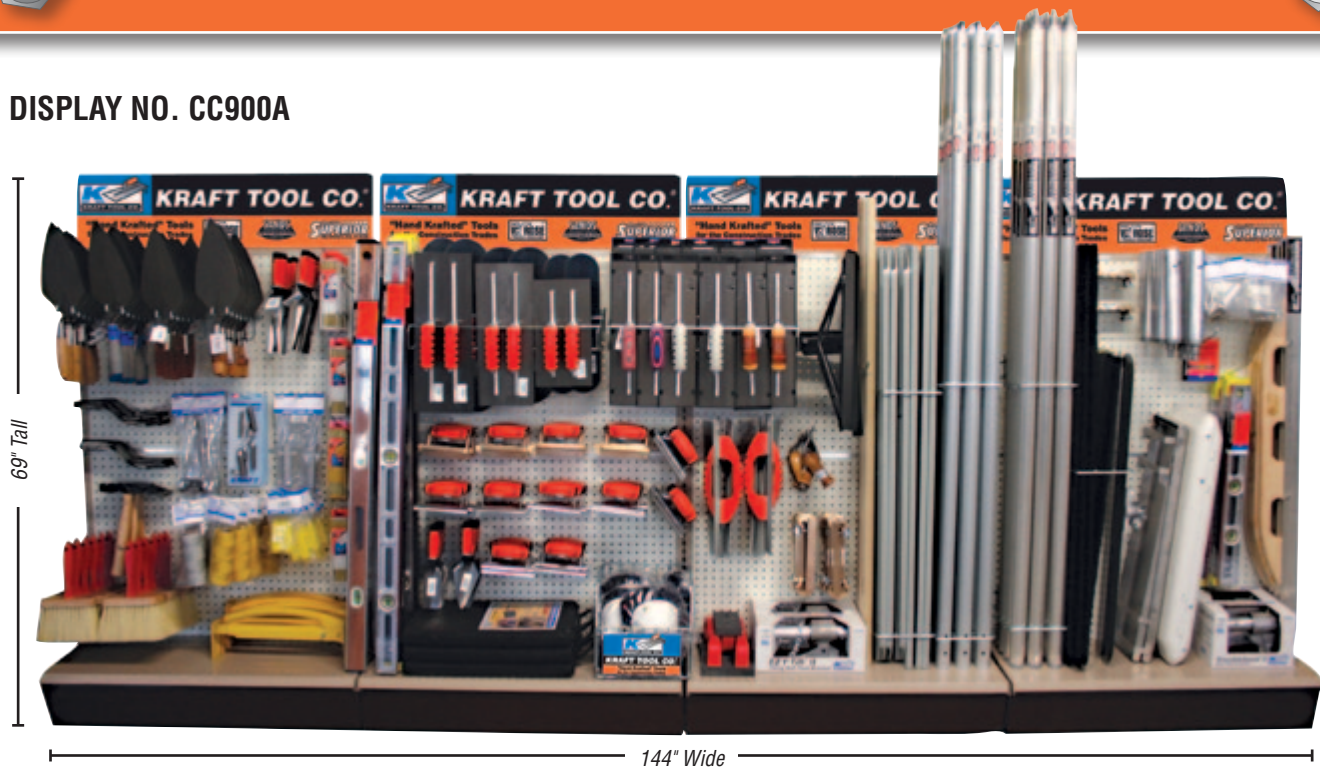

CONCRETE AND MASONRY ASSORTMENT (A)

DISPLAY NO. CC900A

Qty	Part No	Description	Qty	Part No	Description
6	BC342	Yellow Braid Line - 500' Tube	2	CF292BPF	18"x5" Blue Steel Cement Trowel w/ProForm® Handle
6	BC352	Bonded Braid (White & Black) Line - 500' Tube	2	CF295BPF	20"x5" Blue Steel Cement Trowel w/ProForm® Handle
4	BC380	Yellow Brick Tongs	4	CF304PF	6"x4-1/2" Big Bit Bronze Groover w/ ProForm® Handle
3	BL147	Adjustable Line Stretchers (Pair)	4	CF305PF	6"x4-1/2" Narrow Bit Bronze Groover w/ProForm® Handle
6	BL167	6' Lufkin® Wood Spacing Rule	2	CFE222	16"x4" Elite Series Five Star™ Cement Trowel w/Wood Handle
6	BL169	6' Lufkin® King Size Brick Rule	2	CFE222L	16"x4" Elite Series Five Star™ Cement Trowel w/Leather Handle
3	BL210	Skate Wheel Joint Raker	2	CFE222PF	16"x4" Elite Series Five Star™ Cement Trowel w/ProForm® Handle
4	BL280	Hubbard Jointer with 4 Blades	2	CFE227	18"x4" Elite Series Five Star™ Cement Trowel w/Wood Handle
6	BL348	4-1/4" Tenite Line Blocks (Carded Pair)	2	CFE227L	18"x4" Elite Series Five Star™ Cement Trowel w/Leather Handle
6	BL512	6' Lufkin® Wood Modular Rule	2	CFE227PF	18"x4" Elite Series Five Star™ Cement Trowel w/ProForm® Handle
12	BL526	6-1/2"x2"x4" Jumbo Utility Brush with Red Handle	6	GG310	Tie Wire Twister
6	BL763PF	7"x 3/8" Caulking Trowel with ProForm® Handle	6	GG320	6' Lufkin® Engineer Folding Rule
6	BL764PF	7"x 1/2" Caulking Trowel with ProForm® Handle	6	GG422PF	5-1/2" Pointing Trowel w/ProForm® Handle
1	CC152	Denver Slider/Knee Boards (Pair)	6	GG432PF	5"x2" Margin Trowel w/ProForm® Handle
1	CC153	30"x10" Concrete Sliders (Pair)	6	R0116-11	11" Narrow London Brick Trowel w/Wood Handle
3	CC177	36" Aluminum Medium Cement Finish Broom	6	R0116-11SH	11" Narrow London Brick Trowel w/ProForm® Soft Handle
3	CC178	48" Aluminum Medium Cement Finish Broom	6	R01416-11	11" Narrow London Brick Trowel w/Plastic Handle
6	CC226	6" Thread Magnesium Handle 1-3/4" Dia.	4	R03131-24	24 oz. Head Brick Hammer
6	CC285	Button/Female Thread Plug Handle Adapter	6	R0316-11	11" Narrow London Brick Trowel w/Leather Handle
6	CC286	Button/Male Thread Plug Handle Adapter	12	R05121-1/2x5/8	Convex Jointer
6	CC289S	6" Swaged Button Alum Handle 1-3/4" Dia (Anodized)	12	R05121-5/8x3/4	Convex Jointer
2	CC294	EZY-Tilt® II Float Bracket - 6 Hole	2	SL2424C	24" Cast Aluminum Level w/Case
6	CC295	Fresno/Broom Adapter for Double Button Handle	2	SL4848C	48" Cast Aluminum level w/Case
2	CC296	Knucklehead® II Tilt Float Bracket - 6 Hole	6	SLMA48	48" Professional Mahogany I-Beam Level (6 Vials)
4	CC421L	4"x 1-3/8"x 2" Buckaroo Straightedge™ w/Level Vial Hdl	12	SLSC55	3" Aluminum Line Level
4	CC623	1/2" Bronze Groover Fresno Attachment	*10	WL069	EZ-Kneeler™ Kneebord
4	CC625	3/4" Bronze Groover Fresno Attachment	4	WL135	Foam Rubber Knee Pads (Pair)
6	CC662	Fresno Trowel Adapter	7	KH00K12	12" Display Hook
3	CC802-01	48"x8" Square End Mag Bull Float w/o Bracket	5	KH00K4L	4" Standard Loop Hook
3	CC803-01	48"x8" Round End Mag Bull Float w/o Bracket	3	KH00K6	6" Display Hook
2	CC851	36"x5" Round End Fresno w/All Angle Bracket	4	KH00K6L	6" Standard Loop Hook
5	CC905	19-1/2"x4" Concrete Spreader w/Hook w/Handle	18	KH00K8	8" Display Hook
6	CC940	3/4" Bronze Bull Float Groover Attachment	18	KH00K8L	8" Standard Loop Hook
6	CC941	1" Bronze Bull Float Groover Attachment	4	KTC019	12" Masonry Hook (6 Loop)
6	CF118PF	6"x3" 1/2"D Universal Hand Groover w/ ProForm® Handle	2	KTC026	Multi-Tier Trowel Holder
6	CF150PF	16"x3-1/2" Mag-150™ Float w/ProForm® Handle	4	KTCBOARD	Display board
6	CF164PF	6"x3-1/2" 3/8" R Cement Edger w/ProForm® Handle	1	KTCBSKTSIGN	Sign For Tool Display Basket
6	CF165PF	6"x4" 1/2" Radius Cement Edger w/ ProForm® Handle	4	KTCHDLHOLDER	Hook For Handles
6	CF173PF	6"x4" 3/8" Radius Cement Edger w/ ProForm® Handle	4	KTCHOLDER	Universal Bracket
2	CF212PF	12"x4" Cement Trowel w/ProForm® Handle	4	KTCSIGN	Kraft Tool Co.® Sign
2	CF222PF	16"x4" Cement Trowel w/ProForm® Handle	1	KTCTOOLBSKT	Tool Display Basket
2	CF227PF	18"x4" Cement Trowel w/ProForm® Handle			
2	CF279BPF	16"x4" Blue Steel Pool Trowel w/ProForm® Handle			
5	CF283	20 Grit 6"x3"x1" Rub Brick