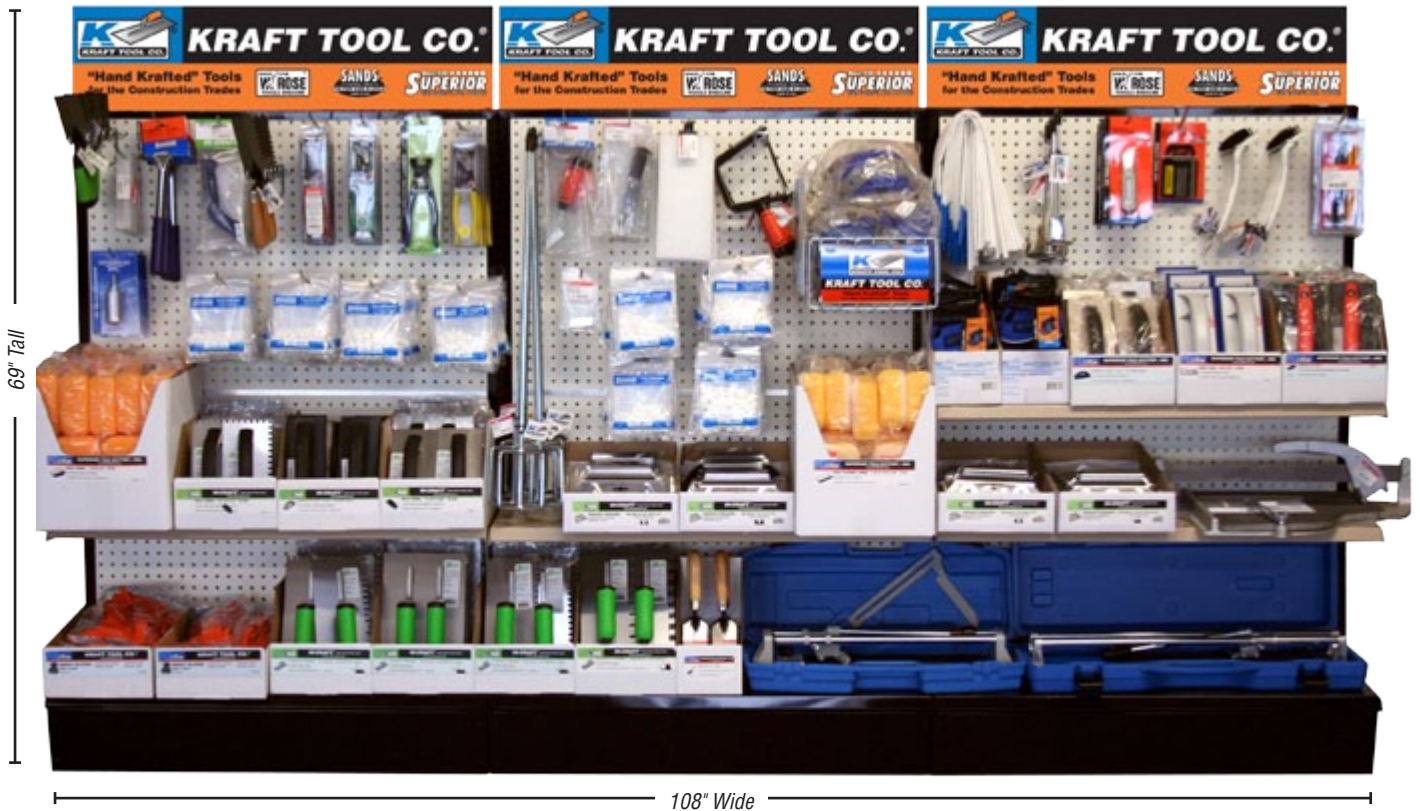

# FLOOR COVERING ASSORTMENT

DISPLAY NO. ST900A

Qty	Part No.	Description
6	DC408	10-1/2"x1/4" Shaft Stainless Steel Jiffy Mixer
6	DC716	30" Egg Beater Mixer
6	DW079	Replacement Utility Blade Dispenser (1000 count)
6	DW199C	Checkered Handled Utility Knife
12	GG426-L	Orange Latex Gloves - Large
12	GG426-XL	Orange Latex Gloves - X-Large
12	GG488-L	Professional Work Gloves - Large
12	GG488-XL	Professional Work Gloves - X-Large
6	HC151PF	5"x2" Margin Trowel w/Soft Grip Handle
12	HC169P	1/4"x1/4"x1/4" Square-Notch Trowel
12	HC170P	3/16"x5/32" Sawtooth V-Notch Trowel
6	HC174	Grout Saw
6	HC210	8" Carbide Tile Nippers
12	HC305	Square-Notch Adhesive Spreader 1/4"x3/8"x1/4"
12	HC306	Square-Notch Adhesive Spreader 1/16"x1/16"x1/16"
12	HC307	Square-Notch Adhesive Spreader 1/4"x1/4"x1/4"
12	HC308	V-Notch Adhesive Spreader 3/16"x5/32"
6	HC396P	Closed Cell Grout Float 9"x3"
6	HC404PFCC	1/4"x1/4"x1/4" Square-Notch Trowel w/Soft Grip Handle
6	HC408PFCC	3/16"x5/32" V-Notch Trowel w/Soft Grip Handle
6	HC411PFCC	1/4"x3/8"x1/4" Square-Notch Trowel w/Soft Grip Handle
6	HC412PFCC	1/2"x1/2"x1/2" Square-Notch Trowel w/Soft Grip Handle
1	ST007	16"x21-1/2" Jumbo Superior Tile Cutter
1	ST015	19" Dual Rail Tile Cutter w/Carrying Case
1	ST017	14" Dual Rail Tile Cutter w/Carrying Case
6	ST020	#80 8" Carbide Tile Nippers
6	ST023	#85C 8" Carbide Tile Nippers

• Display (A) offers a variety of our most popular Floor Covering tools.  
 • Display measures 108" wide x 20" deep x 69" tall.  
 • Display comes complete with tools, header sign, hooks and (10) catalogs.